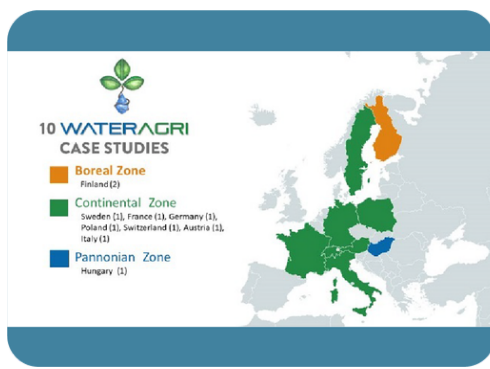

OPTAIN Collaboration with WATERAGRI

2 MIN READ

OPTAIN project partners successfully conveyed live during COVID time to discuss the most important matters, and outlook of their actions.

Copyright (C) 2023 OPTAIN. All rights reserved.

Our mailing address is:

Want to change how you receive these emails?
You can [update your preferences](#) or [unsubscribe](#)